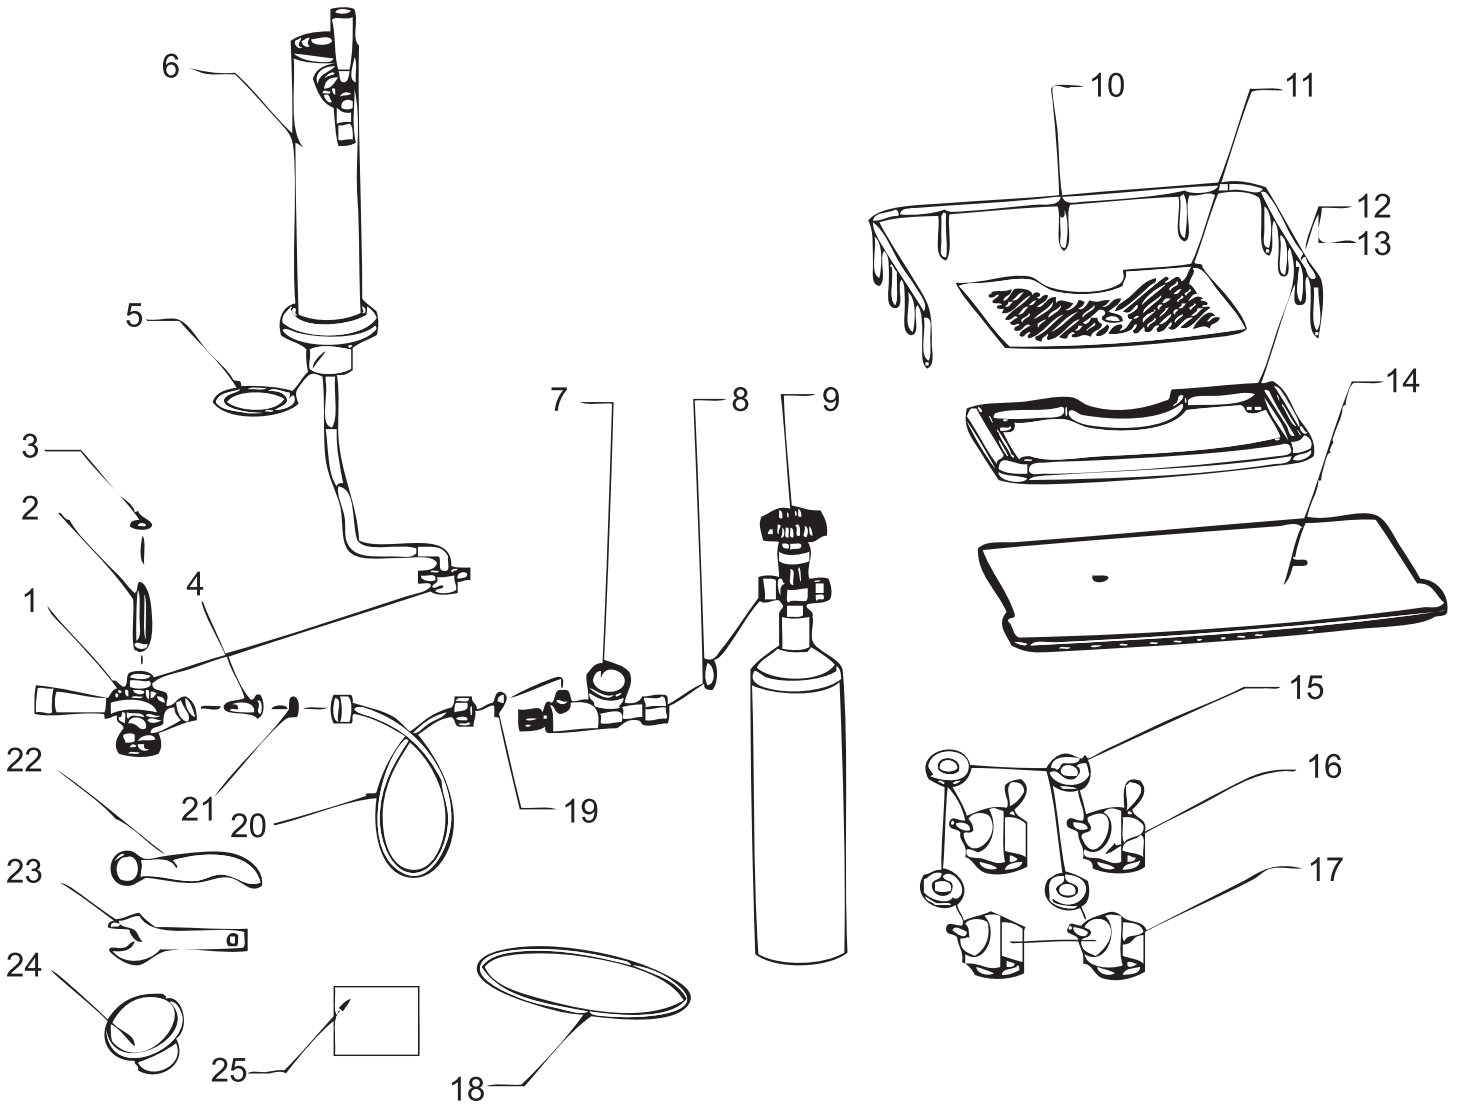

Parts Breakdown

Model BC-CN-0170-U 23720

Parts Breakdown

Model BC-CN-0170-U 23720

Item No.	Description	Position	Item No.	Description	Position	Item No.	Description	Position
27113	Keg Coupler (Spigot Valve Assembly) for 23720	1	27122	Guard Rail for 23720	10	27131	Air Hose Wing Nut Washer for 23720	19
27114	Back Flow Stopper for 23720	2	27123	Stainless Drip Pan Top for 23720	11	27132	Air Hose for 23720	20
27115	Rubber Washer for 23720	3	27124	Drip Pan for 23720	12	27133	Air Hose Connector Washer for 23720	21
27116	CO ² Rubber Directional Washer for 23720	4	27125	Rubber Foot for 23720	13	27134	Beer Tap Wrench for 23720	22
27117	Beer Tower Washer for 23720	5	27126	Keg Base Board for 23720	14	27135	Regulator Wrench for 23720	23
27118	Beer Tower Tap/Beer Hose Assembly for 23720	6	27127	Metal Washer for 23720	15	27136	Beer Tower Hole Cover for 23720	24
27119	CO ² Regulator for 23720	7	27128	Keg Orator Casters Brake for 23720	16	27177	Miscellaneous Parts for 23720	25
27120	High Pressure Washer for 23720	8	27129	Keg Orator Casters for 23720	17			
41853	CO ² Empty Canister 2.5 lbs. USA Standard for 23720	9	27130	CO ² Tank Strap for 23720	18			